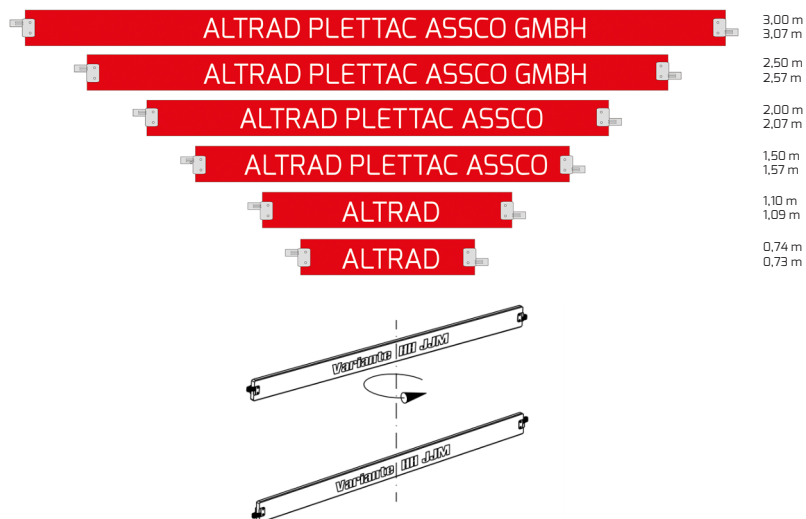

### toe board quadro, customer name printed on one side

Item no.	Dimensions
5F00205493	L307
5F00205492	L257
5F00205491	L207
5F00205490	L157
5F00205489	L109
5F00205488	L73

### toe board quadro, customer name printed on two sides

Item no.	Dimensions
5F00205593	L307
5F00205592	L257
5F00205591	L207
5F00205590	L157
5F00205589	L109
5F00205588	L73

### toe board quadro, customer name printed on one side & both sides painted

Item no.	Dimensions
5F00205693	L307
5F00205692	L257
5F00205691	L207
5F00205690	L157
5F00205689	L109
5F00205688	L73

### toe board quadro, customer name printed on two sides & both sides painted

Item no.	Dimensions
5F00205793	L307
5F00205792	L257
5F00205791	L207
5F00205790	L157
5F00205789	L109
5F00205788	L73

Minimum purchase quantity 500 pcs. - minimum order quantity can be combined in different lengths.