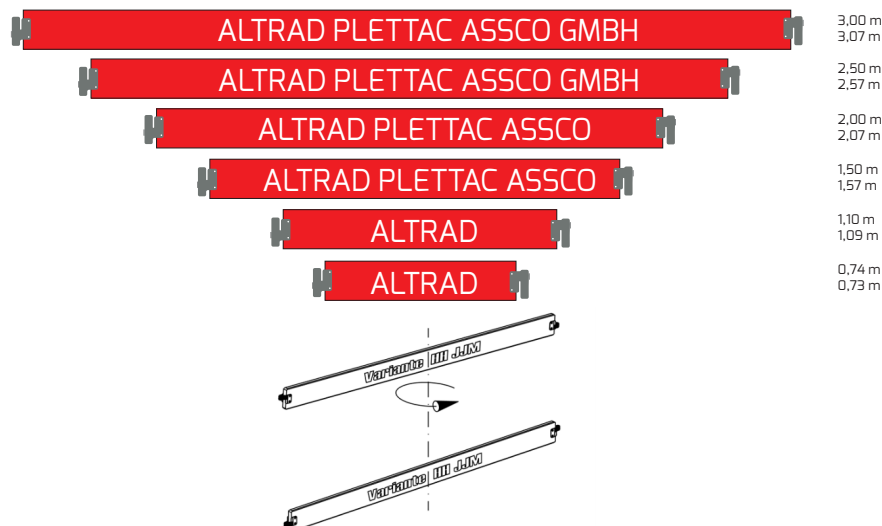

PRODUCT INFORMATION

Customised toe boards modular scaffolding ascco futuro

Toe boards are completing the required three-part side protection.

toe board futuro, customer name printed on one side

Standard Item no.	Dimensions
5F00350307	L307
5F00350257	L257
5F00350207	L207
5F00350157	L157
5F00350109	L109
5F00350073	L73

toe board futuro, customer name printed on two sides

Standard Item no.	Dimensions
5F00351307	L307
5F00351257	L257
5F00351207	L207
5F00351157	L157
5F00351109	L109
5F00351073	L73

toe board futuro, customer name printed on one side & both sides painted

Standard Item no.	Dimensions
5F00352307	L307
5F00352257	L257
5F00352207	L207
5F00352157	L157
5F00352109	L109
5F00352073	L73

toe board futuro, customer name printed on two sides & both sides painted

Standard Item no.	Dimensions
5F00321307	L307
5F00321257	L257
5F00321207	L207
5F00321157	L157
5F00321109	L109
5F00321073	L73