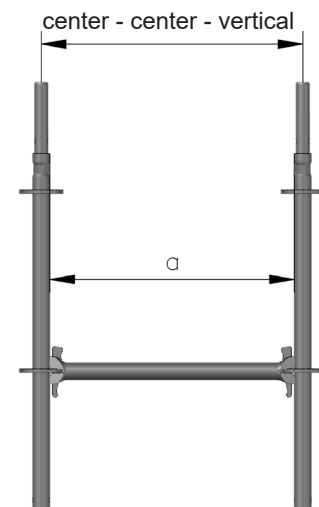

Ledger

length	center - center - vertical	a	item no.
25	250	202	5F MPP 025 00
41	413	365	5F MPP 025 01
50	500	452	5F MPP 025 02
74	739	691	5F MPP 025 03
75	750	702	5F MPP 025 04
100	1000	952	5F MPP 025 05
110	1065	1017	5F MPP 025 06
125	1250	1202	5F MPP 025 14
139	1391	1343	5F MPP 025 07
150	1500	1452	5F MPP 025 08
175	1750	1702	5F MPP 025 13
200	2000	1952	5F MPP 025 09
250	2500	2452	5F MPP 025 10
300	3000	2952	5F MPP 025 11
400	4000	3952	5F MPP 025 12